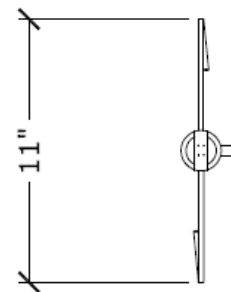

IV Bottle Holders

4000TB Technical Sheet

Ceiling Height	Fully Extended (A)	Vertical Travel (B)	Closed (C)	Bottle Holder Features	
8'-0"	28"	10"	18"	Number of I.V. Hooks	4
8'-6"	39"	16"	23"		
9'-0"	45"	16"	29"	I.V. Hook Location	2 Top, 2 Bottom (on same plane)
9'-6"	51"	16"	35"		
10'-0"	57"	16"	41"	Vertical Adjustments	16" Telescoping Square Shaft (10" adj. on 8'-0" C.H.)
10'-6"	63"	16"	47"		

Front View

Top View