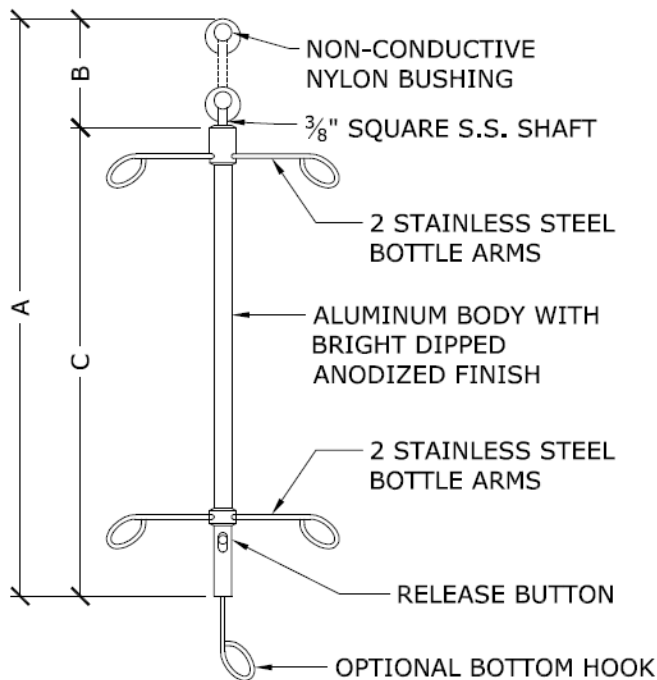

IV Bottle Holders

4000TB Technical Sheet

Ceiling Height	Fully Extended (A)	Vertical Travel (B)	Closed (C)	Bottle Holder Features	
8'-0"	28"	10"	18"	Number of I.V. Hooks	4
8'-6"	39"	16"	23"		
9'-0"	45"	16"	29"	I.V. Hook Location	2 Top, 2 Bottom (on same plane)
9'-6"	51"	16"	35"		
10'-0"	57"	16"	41"	Vertical Adjustments	16" Telescoping Square Shaft (10" adj. on 8'-0" C.H.)
10'-6"	63"	16"	47"		

Front View

Top View