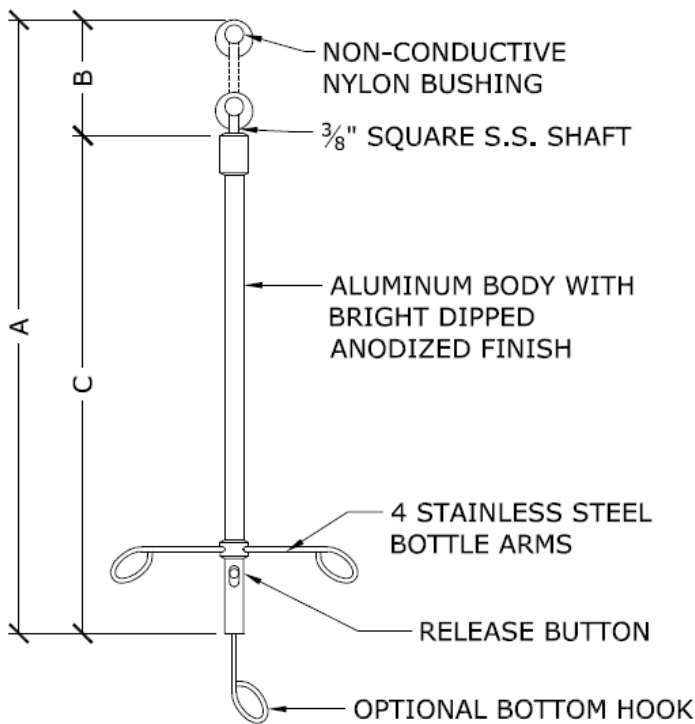

IV Bottle Holders

4000B Technical Sheet

Ceiling Height	Fully Extended (A)	Vertical Travel (B)	Closed (C)	Bottle Holder Features	
8'-0"	28"	10"	18"	Number of I.V. Hooks	4
8'-6"	39"	16"	23"		
9'-0"	45"	16"	29"	I.V. Hook Location	Bottom
9'-6"	51"	16"	35"		
10'-0"	57"	16"	41"	Vertical Adjustments	16" Telescoping Square Shaft (10" adj. on 8'-0" C.H.)
10'-6"	63"	16"	47"		

Front View

Top View