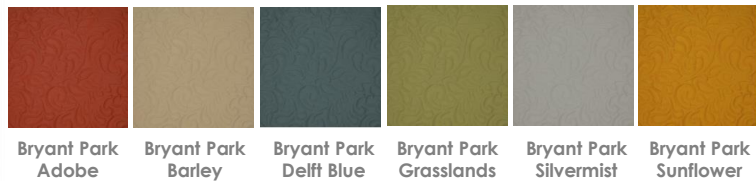

## Pin Quilted Collection

Our New Pin Quilted Collection is a selection of two patterns that are each available in six colors. This Collection is available as finished Bed Throw products as per the specifications. These patterns are not available to be purchased by the yard.

## Bryant Park Style

This transitional scroll design features excellent color retention, dimensional stability and is washable as well as dry cleanable. Available as finished Bed Throw products only. Click the Browse Style button to view the Bryant Park fabrics.

### Colors Available