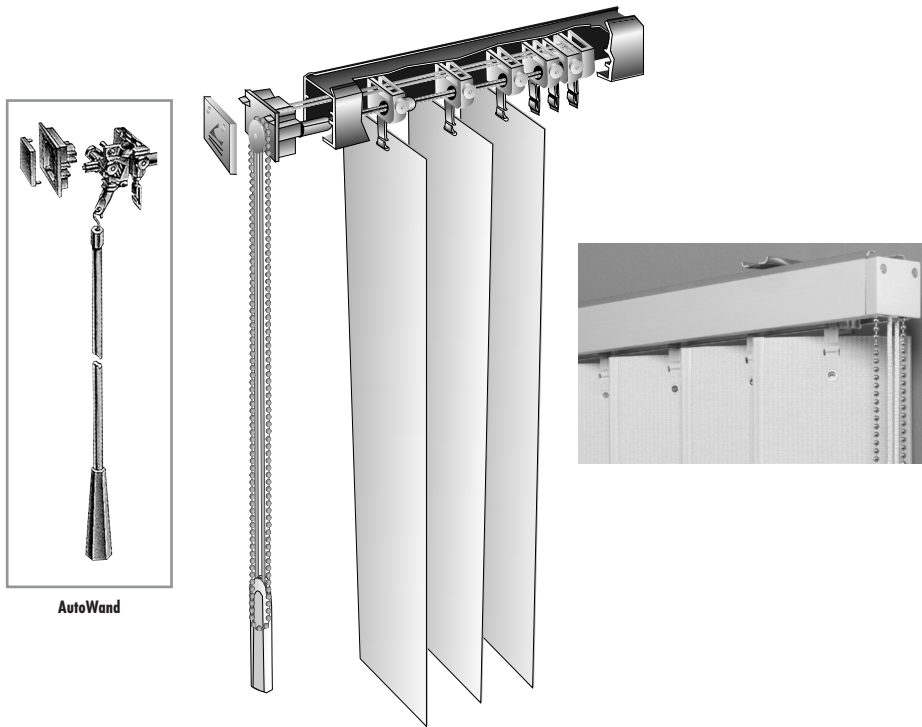

LEVOLOR®

LouverDrape® Zirlon® Wheeled System

Versatile top quality vertical headrail system for commercial office applications.

KEY FEATURES:

- Self-lubricating wheeled system glides smoothly
- Carriers stack in 30% less space
- Vanes rotate 360 degrees
- Easy to clean windows since louvers move away from control end effortlessly
- Available in several vane styles
- Optional AutoWand feature
- Limited lifetime warranty

The Zirlon system features carriers that are only $\frac{5}{16}$ " wide instead of the standard $\frac{7}{16}$ ", which means that the blinds will stack in considerably less space when drawn. For design purposes, the smaller stacking advantage means that a smaller wall pocket is needed to contain the drawn blinds.

The Zirlon Wheeled Headrail System is compatible with LouverDrape's entire line of vinyl, vinyl with fabric insert, fabric vanes, embossed PVC and laminated.

The AutoWand feature eliminates dangling cords and chains, providing safe and smooth operation.

- One-control convenience - vanes are rotated and traversed with a wand
- Streamlined appearance
- Increases safety
- Can be ordered with One Way Left, One Way Right, or Split Stack with Left or Right controls
- Available in White (80001) and Ivory (80004)