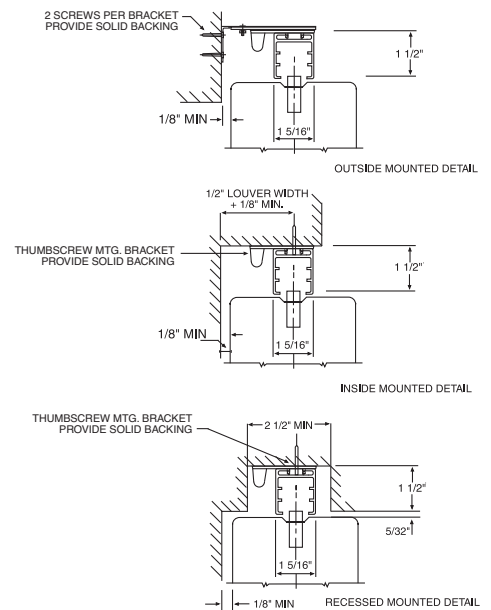

Control and Stack Options

Note: Lift-out headrail shown in all diagrams.