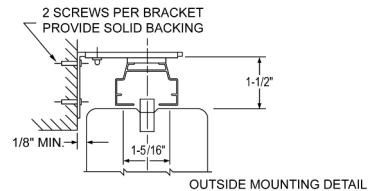

Control and Stack Options

One Way Right
Right Stack
Controls Right

One Way Left
Right Stack
Controls Left

Split Stack,
controls left or right

Note: Lift-out headrail shown in all diagrams.

LXT2000 Vertical Blind - Vane Selection