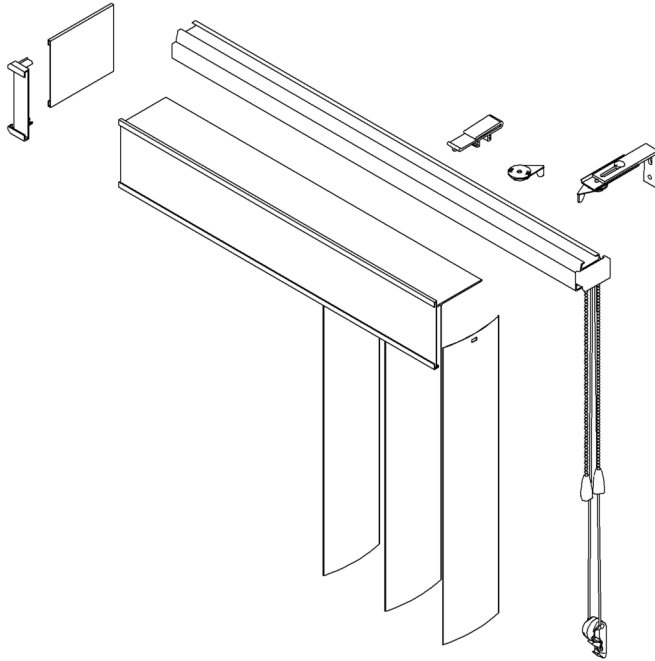

LEVOLOR®

LXT2000 Vertical Blind

An economical yet heavy duty cord stack headrail system ideal for commercial applications.

PRODUCT SPECIFICATIONS

For more detailed specifications, please reference the LXT2000 Product Guide specifications.

Part II – Products

A. Levolor LXT2000 Vertical Blind manufactured by Levolor

B. Limited lifetime warranty

C. Materials:

- Headrail** shall be of anodized extruded aluminum 1 $\frac{3}{16}$ " wide x 1 $\frac{1}{16}$ " high. Headrail finish shall be clear anodized aluminum.
- Carriers** shall be made of Delrin® or equal and shall traverse on Delrin wheels. Each carrier shall be nominally $\frac{3}{16}$ " wide for minimal stack.
- Rotation Control** shall consist of a #6 nickel-plated bead chain to synchronize and actuate 360 degree rotation.
- Traversing Control** shall allow blinds to traverse left to right, right to left or split. Blinds shall traverse by means of a non-stretch traverse cord traveling along smooth surfaces.
- Installation Brackets** shall be provided for recessed installation using the following:
 - a. Thumb clamps.
 - b. Angle brackets.
- Vanes** shall be (select one):
 - a. Extruded PVC nominally 3 $\frac{1}{2}$ " wide.
 - b. Fabric nominally 3 $\frac{1}{2}$ " wide.

PRODUCT OVERVIEW

When a rugged yet economical headrail system is specified for a heavy duty commercial installation, Levolor's LXT2000 headrail system is a good choice. The LXT2000 has smooth cord traverse function and 360° rotation.

For design flexibility, the side stack is not more than $\frac{1}{16}$ " per vane. Vane carriers are symmetrically centered which enables the draw and rotation controls to be reversed in the field. In addition, stacking can be one-way draw, or split draw. The LXT2000 is available with top headrail only.