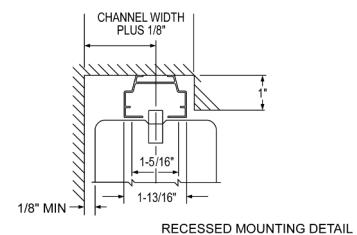

Control and Stack Options

One Way Right
Right Stack
Controls Right

One Way Left
Right Stack
Controls Left

Split Stack,
controls left or right

Note: Lift-out headrail shown in all diagrams.

LXT2000 Vertical Blind - Vane Selection