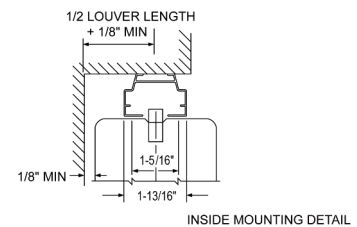

Control and Stack Options

One Way Right
Right Stack
Controls Right

One Way Left
Right Stack
Controls Left

Split Stack,
controls left or right

Note: Lift-out headrail shown in all diagrams.

LXT2000 Vertical Blind - Vane Selection