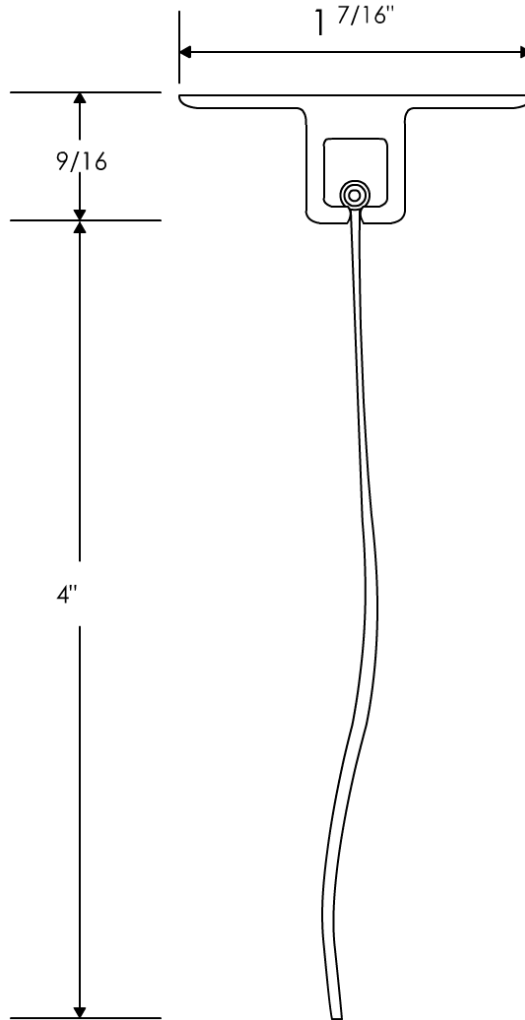

Velcro Tabs

Pro Safe Track

Pro Safe Track with Velcro Tabs

COMPONENTS

Cubicle Track:
Pro Safe Track

Carrier:
Velcro tabs

SPECIFICATIONS

- Section size: 1 7/16" x 9/16" x .062
- Used as ceiling, soffit, or inside window frame mounting. Extruded 6063-T5 aluminum with satin anodized finish
- Available in straight lengths only
- Supplied with 3 safety tabs per foot

**PRO SAFE TRACK WITH
VELCRO TABS FORM**

Project:

Date:

Scale:

Dimensions:

By:
