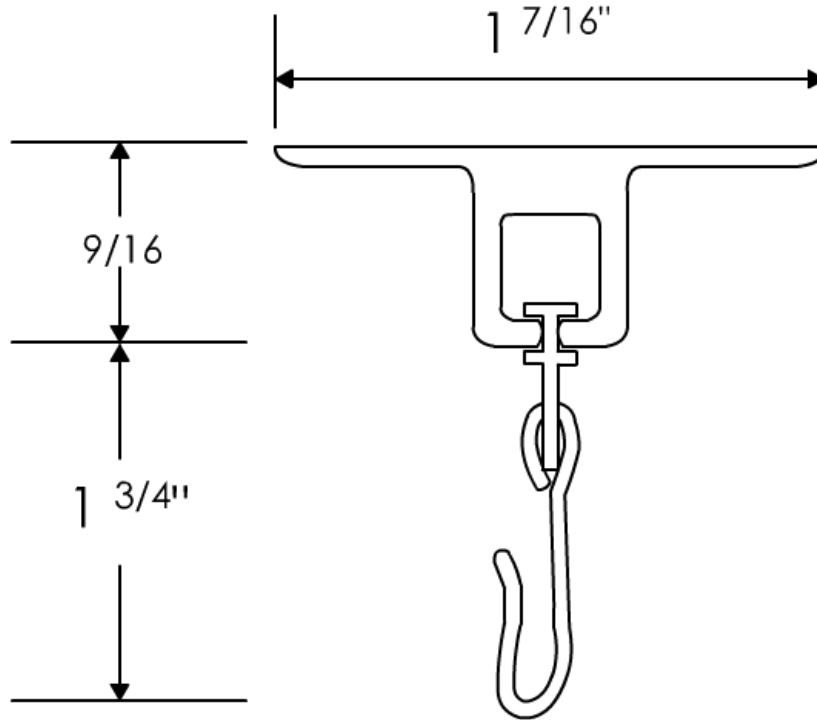

Pro Safe Track and Carrier

COMPONENTS

Cubicle Track:
Pro Safe Track

Carrier:
Pro Safe Carrier

SPECIFICATIONS

- Section size: 1 7/16" x 9/16" x .062
- Used as ceiling, soffit, or inside window frame mounting. Extruded 6063-T5 aluminum with satin anodized finish
- Available in straight lengths only

PRO SAFE TRACK FORM

Project:

Date:

Scale:

Dimensions:

By: